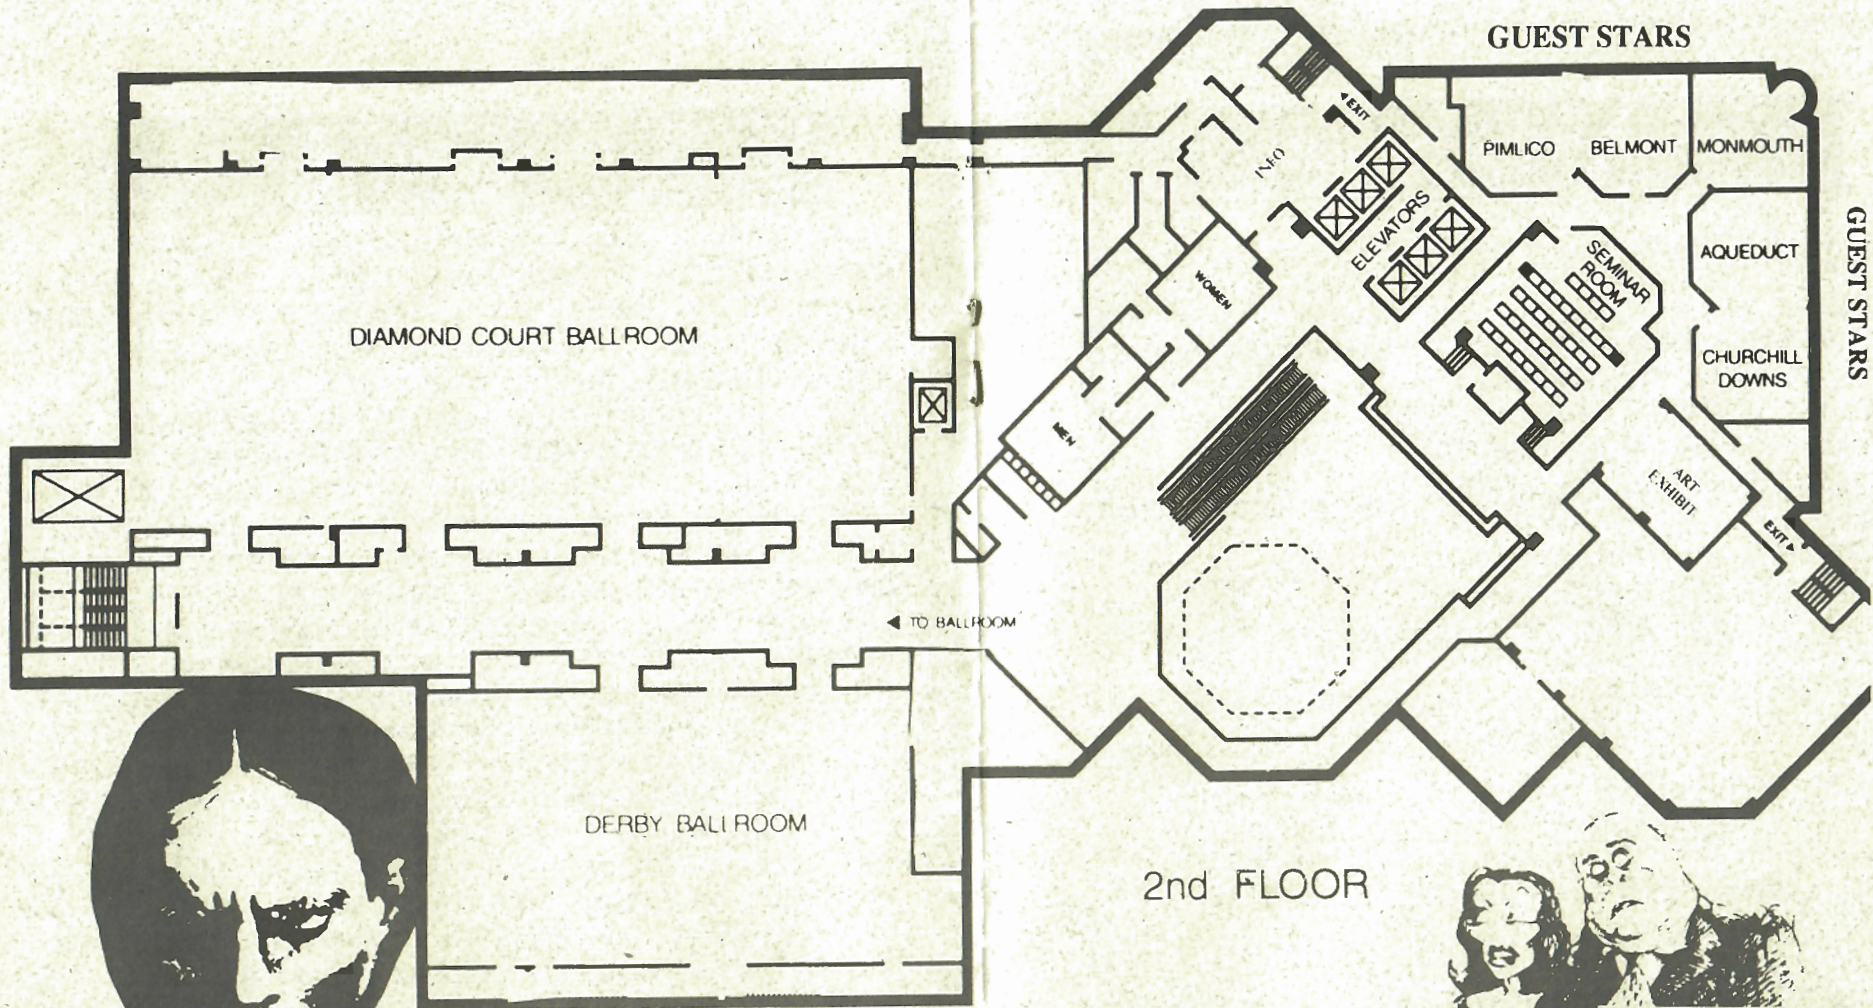

**GUEST STARS TENT
LOCATED
OUTSIDE
SPORTS BAR ON
FIRST FLOOR**

SPRING 2002

CHILLER THEATRE®