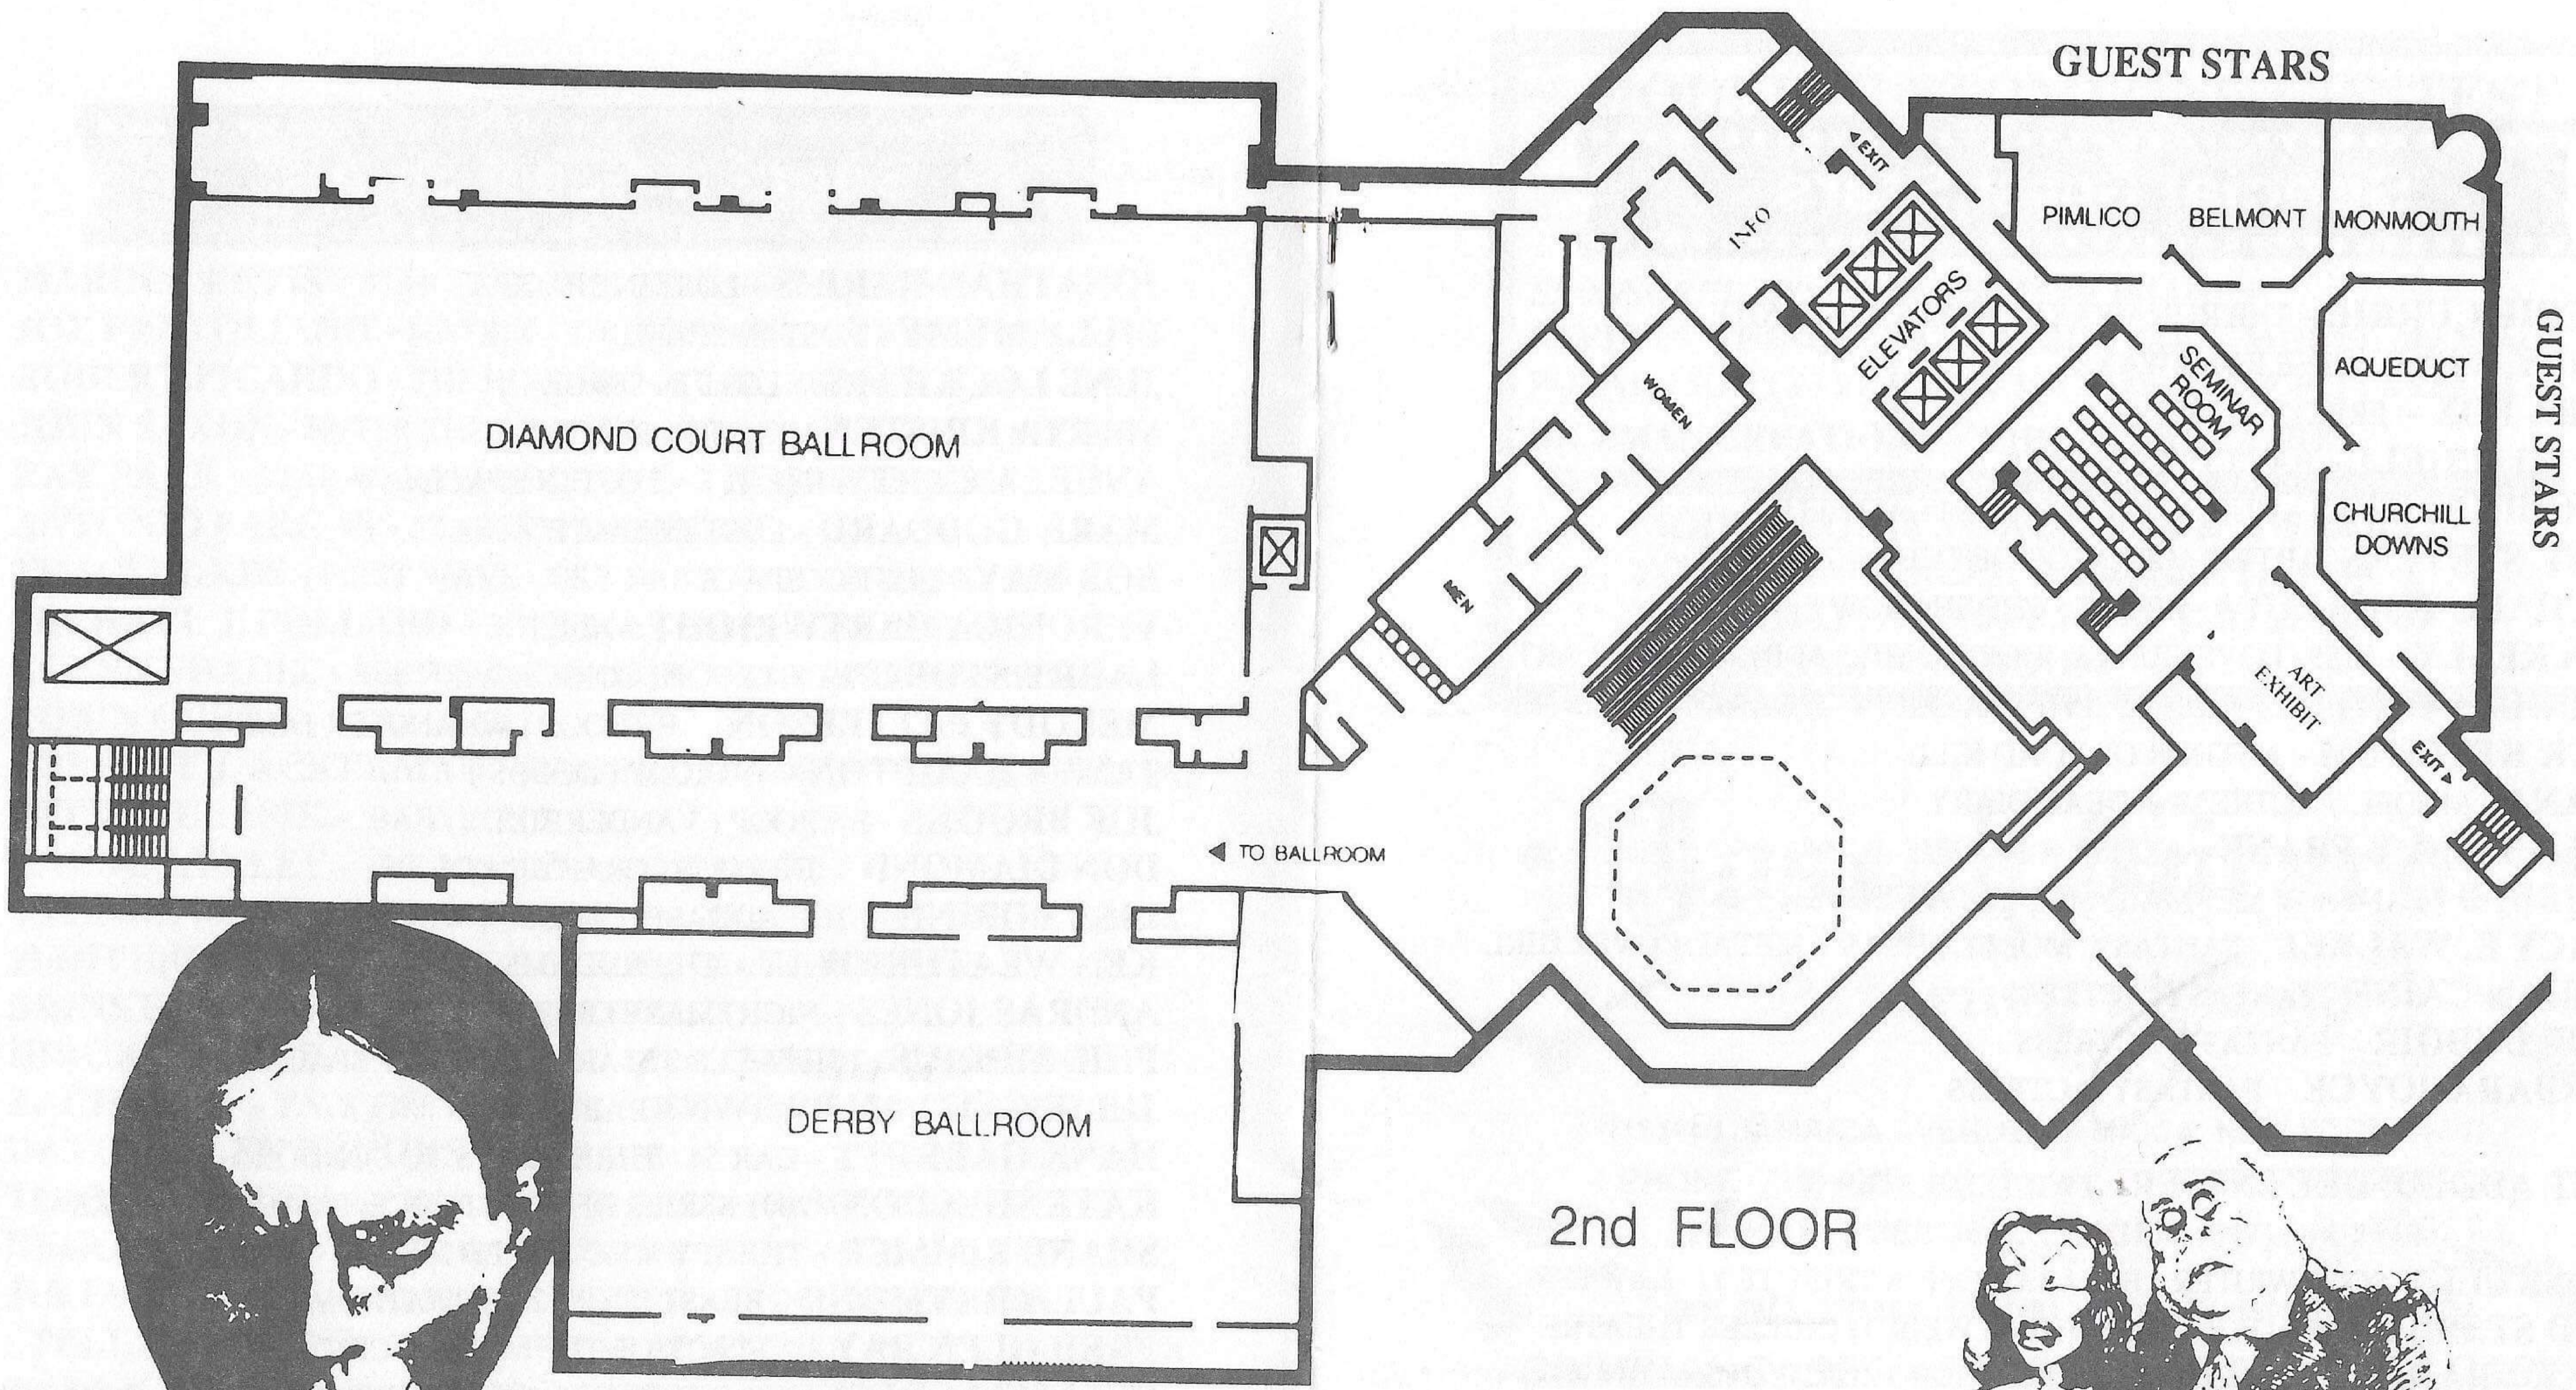

2nd FLOOR

3rd FLOOR

HALLOWEEN 2001

CHILLER Theatre

GUEST STARS TENT
LOCATED OUTSIDE
SPORTS BAR ON
FIRST FLOOR