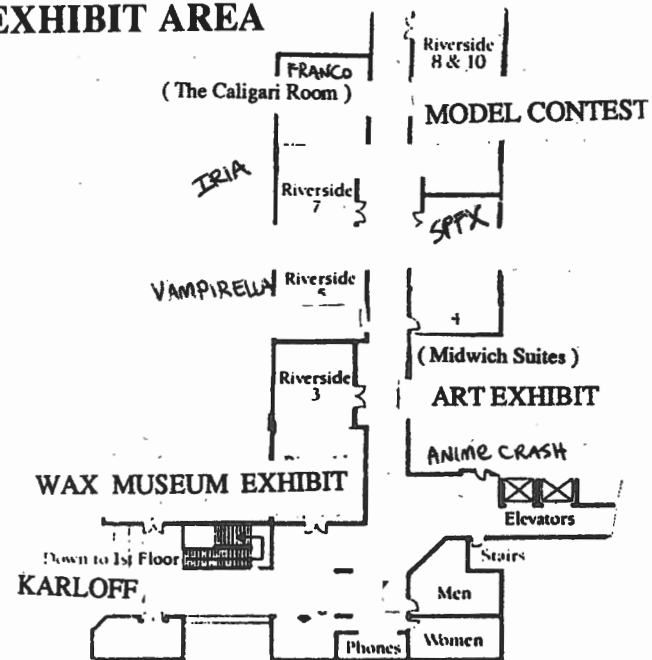

ATTENTION:

PLEASE NOTE: THE MAIN SPEAKING BALLROOM IS NOW LOCATED ON THE RIGHT SIDE OF THE FIRST FLOOR LOBBY BY THE RESTAURANT & BAR

MORE DEALERS ARE LOCATED ON THE SECOND FLOOR EXHIBIT AREA & ON THE RIGHT HAND SIDE OF THE MAIN EXHIBIT AREA

CHILLER THEATRE MAGAZINE #5 IS ON SALE AT THE CHILLER TABLES IN THE MAIN LOBBY.

SECOND FLOOR EXHIBIT AREA